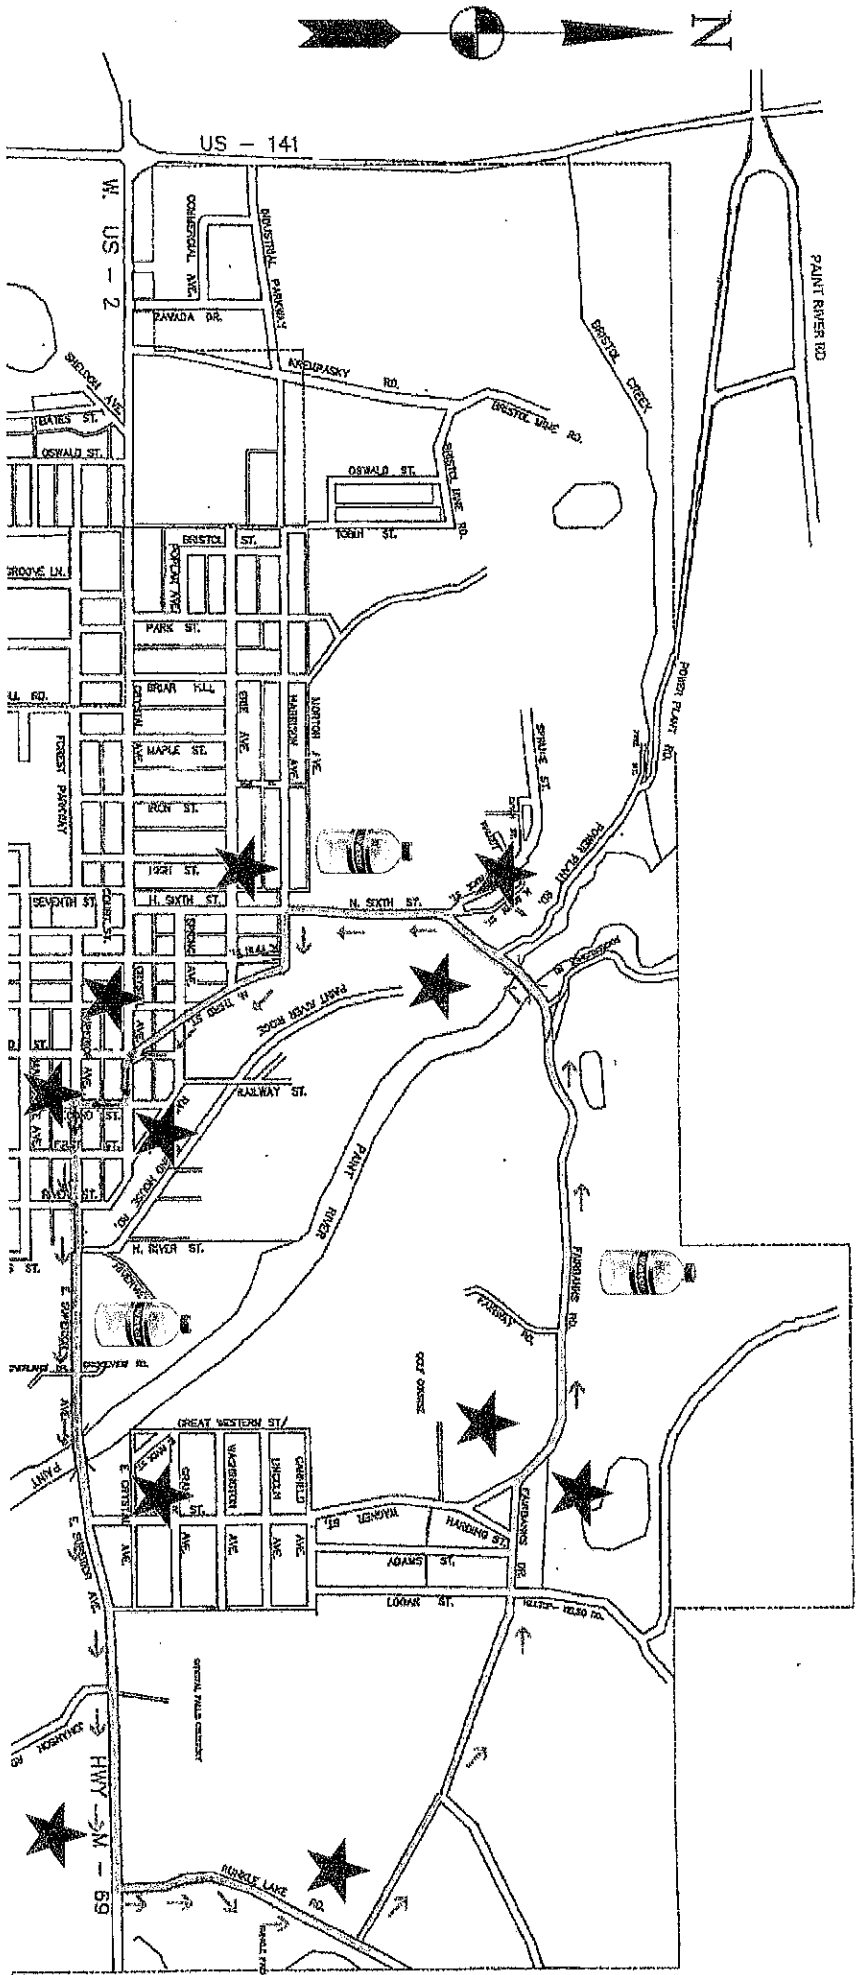

Run Your Bass Off - Half Bass

Half Bass Run

Start at Runkle Lake and follow dirt road through the old airport location and on get on to Fairbanks Drive - Continue on Fairbanks making a right turn as you leave the Western location - follow Fairbanks down hill and cross bridge on to 6th Street - follow 6th Street up the hill - make a left on 3rd street and go past Funeral Home - make left on Crystal Ave. Go one block - make a right on 2nd Street go one block - make a left on Superior Ave/Hwy M-69 and follow across river past cemetery - make a left onto Runkle Lake Rd and follow road to the park.